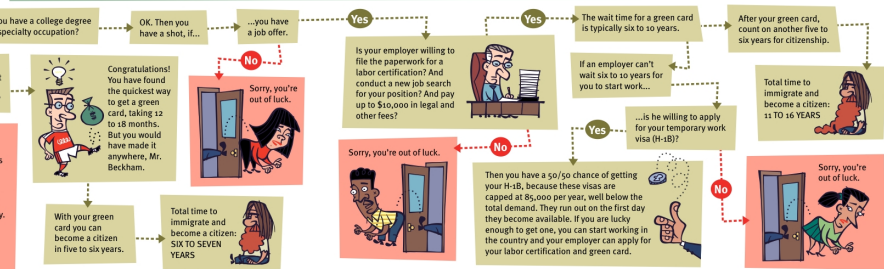

What Part of Legal Immigration Don't You Understand?

Mike Flynn and Shikha Dalmia

Illustrated by Terry Colon

Opponents of illegal immigration are fond of telling foreigners to "get in line" before coming to work in America. But what does that line actually look like, and how many years (or decades) does it take to get through? Try it yourself!